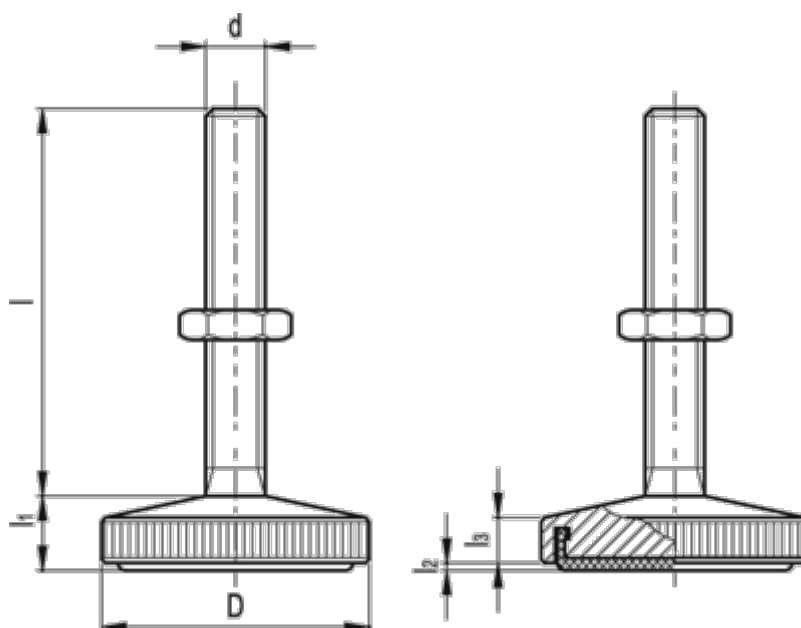

Article number: 20597042

Description: E+G Levelling foot  
GN 339-36-M8-40-KR-ST

## Measures

d = M8

D = 36

l = 40

l1 approx. = 9

l2 = 0.5

l3 approx. = 6